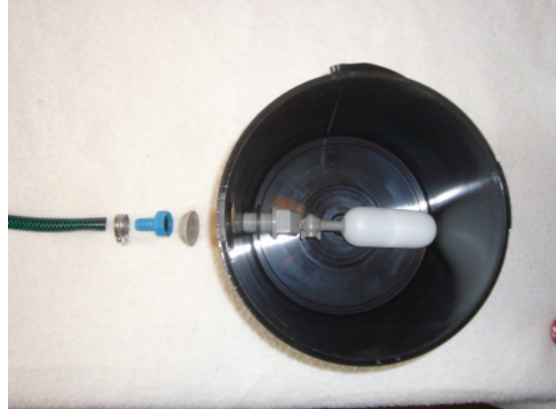

Reservoir kit

Adjust Float valve

Bucket parts ready to assemble

Assembled bucket

Ready to fit tube and filter to lid

Tube and filter fitted to lid

Fit lid to bucket

Irrigatia Ltd, Norwoods, Long Drax, Selby, YO88NH, UK
01757 618890, enquiries@irrigatia.com
www.irrigatia.com