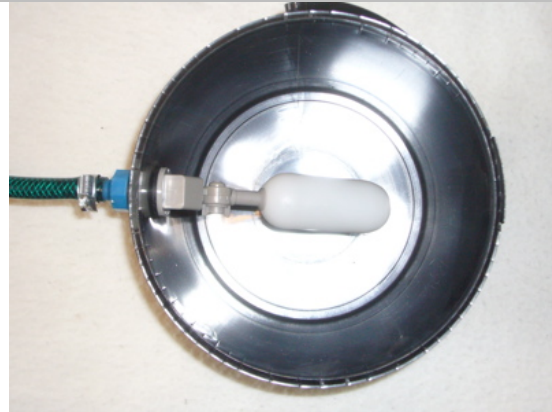

Reservoir kit

Adjust Float valve

Bucket parts ready to assemble

Assembled bucket

Ready to fit tube and filter to lid

Tube and filter fitted to lid

Fit lid to bucket

Irrigatia Ltd, Norwoods, Long Drax, Selby, YO88NH, UK
01757 618890, enquiries@irrigatia.com
www.irrigatia.com