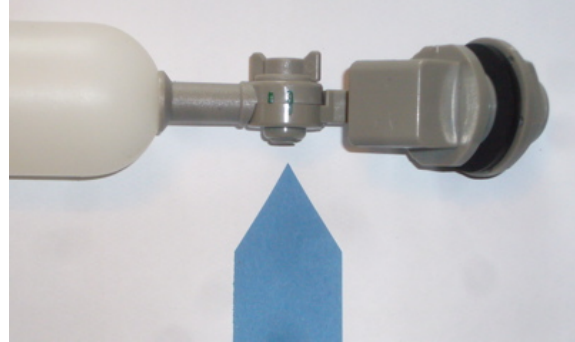

Reservoir kit

Adjust Float valve

Bucket parts ready to assemble

Assembled bucket

Ready to fit tube and filter to lid

Tube and filter fitted to lid

Fit lid to bucket

Irrigatia Ltd, Norwoods, Long Drax, Selby, YO88NH, UK
01757 618890, enquiries@irrigatia.com
www.irrigatia.com