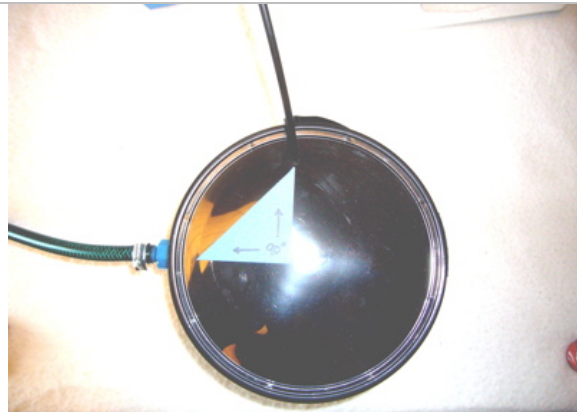

Reservoir kit

Adjust Float valve

Bucket parts ready to assemble

Assembled bucket

Ready to fit tube and filter to lid

Tube and filter fitted to lid

Fit lid to bucket

Irrigatia Ltd, Norwoods, Long Drax, Selby, YO88NH, UK
01757 618890, enquiries@irrigatia.com
www.irrigatia.com