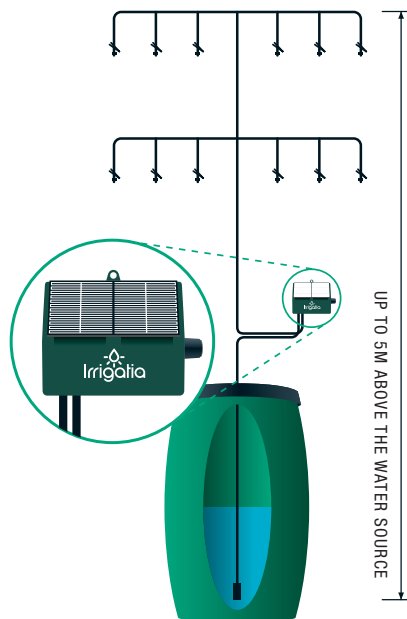

They are easy to install and set up, and once in, they will water automatically with minimal supervision – ideal for small to medium gardens or allotments – and can be used for pots, raised beds, hanging baskets, vegetables and greenhouses.

Unlike conventional timer systems, by watering little and often, the soil stays moist and water does not run off, saving you water. A 200 litre water barrel typically lasts 3 weeks.

No mains, wires, or hosepipes needed nor heavy watering cans to lug water around the garden.

### The SOL-C12 connects to the following Irrigatia Kits:

**Drippers:** Use for pots, baskets and individual plants.

**Seephose:** Ideal for short runs in a mixed dripper / seephose environment, germinating seedlings, watering plant troughs and small beds.

**Microporous Hose:** Ideal for flower beds, raised beds, vegetable plots, fruit trees and fruit cages.

- **The more sun, the more it waters – waters every 3 hrs**
- **Saves plants from drought and waters when on holiday**
- **Automatic watering for up to 5 large hanging baskets or 12 x 20 litre pots**
- **Drip waters up to 5m above the water source**
- **Uses up to 90% less water than a hose**
- **Easy, Eco, Efficient**
- **Water source to solar pump – maximum 20m**
- **Water source to last dripper – maximum 60m**